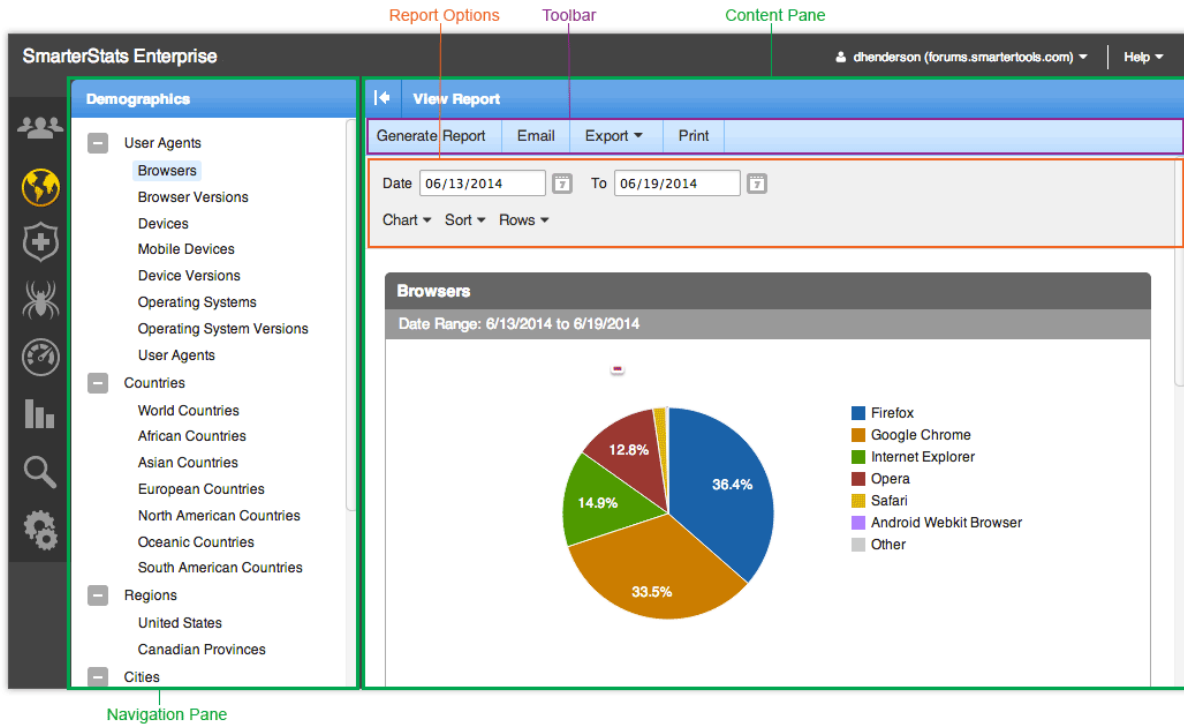

Interface Diagrams

Help Documentation

Interface Diagrams

SmarterStats User Interface

To better understand the different areas of the user interface, please refer to the diagram below:

SmarterStats Site Administrator Interface

To better understand the different areas of the site administrator interface, please refer to the diagram below:

SmarterStats System Administrator Interface

To better understand the different areas of the system administrator interface, please refer to the diagram below: