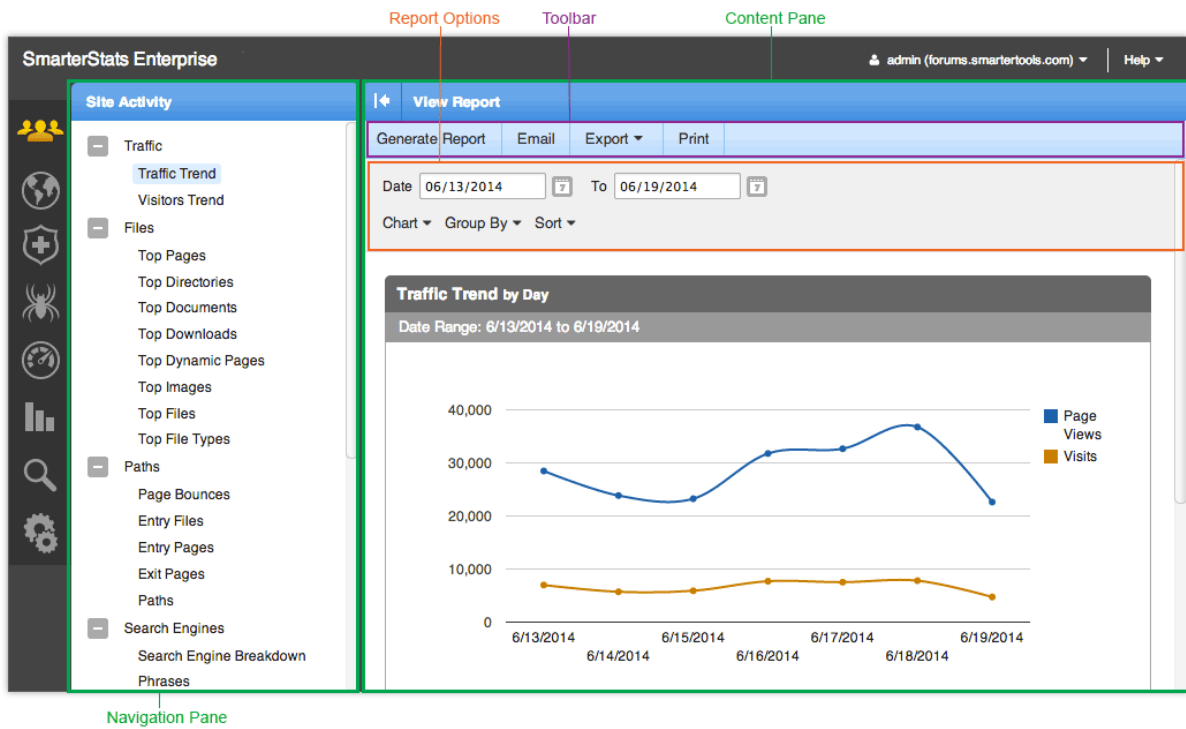

Interface Diagrams

Help Documentation

Interface Diagrams

SmarterStats User Interface

To better understand the different areas of the user interface, please refer to the diagram below:

SmarterStats Site Administrator Interface

To better understand the different areas of the site administrator interface, please refer to the diagram below:

SmarterStats System Administrator Interface

To better understand the different areas of the system administrator interface, please refer to the diagram below: