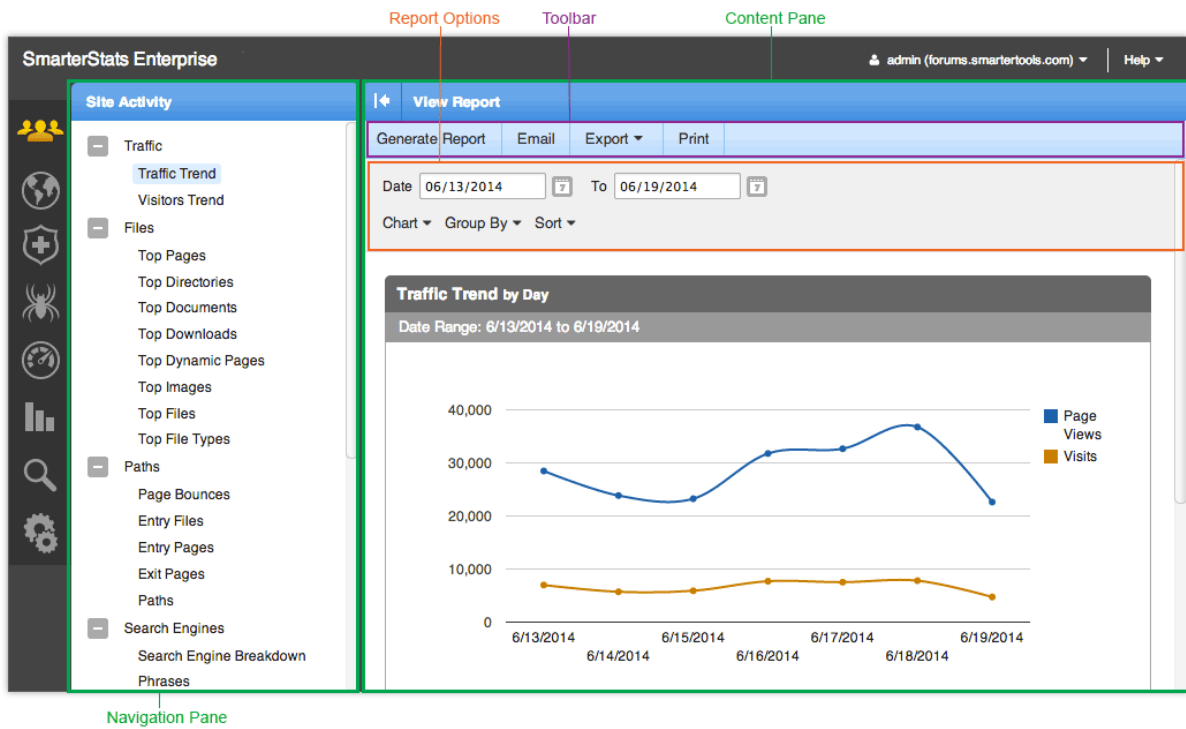

SmarterStats System Administrator Interface

To better understand the different areas of the system administrator interface, please refer to the diagram below: