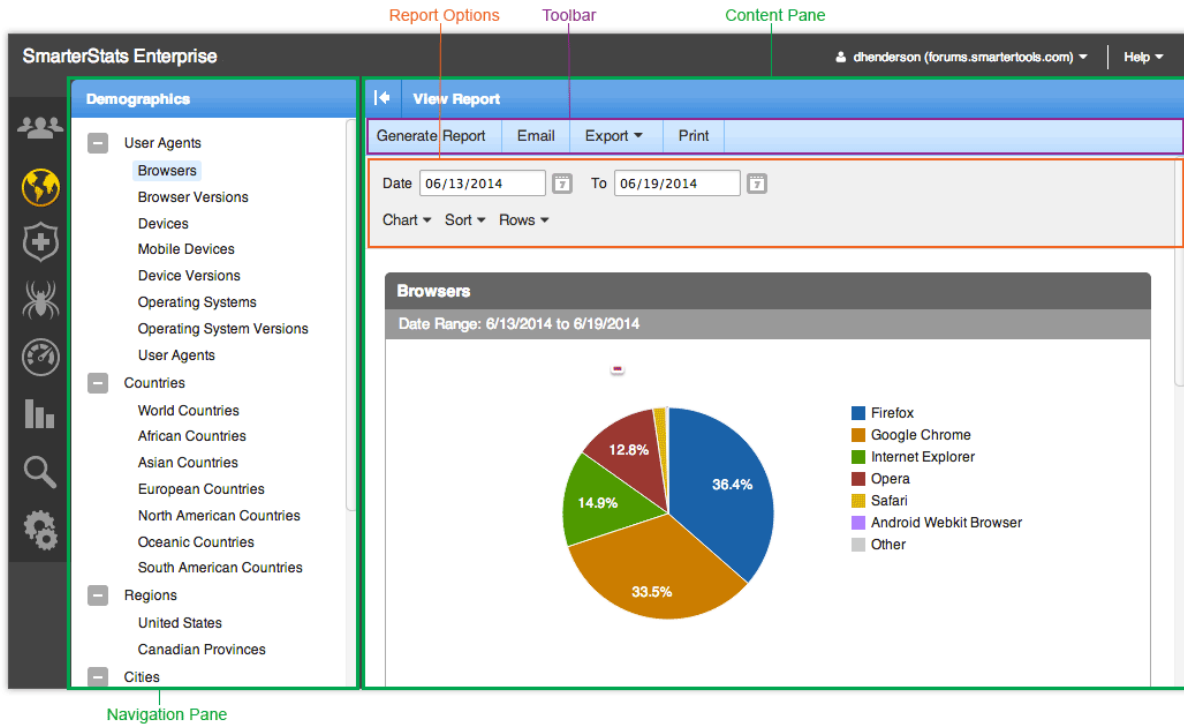

# Interface Diagrams

Help Documentation

## Interface Diagrams

### SmarterStats User Interface

To better understand the different areas of the user interface, please refer to the diagram below: