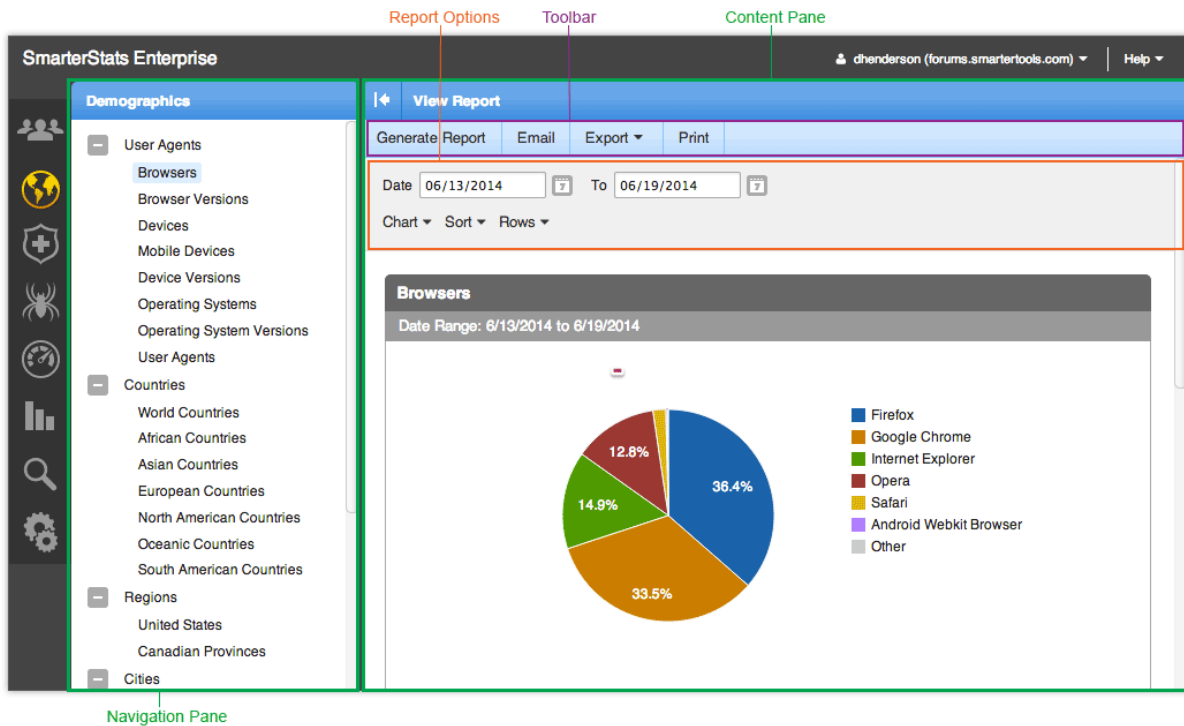

# Interface Diagrams

Help Documentation

## Interface Diagrams

### SmarterStats User Interface

To better understand the different areas of the user interface, please refer to the diagram below: