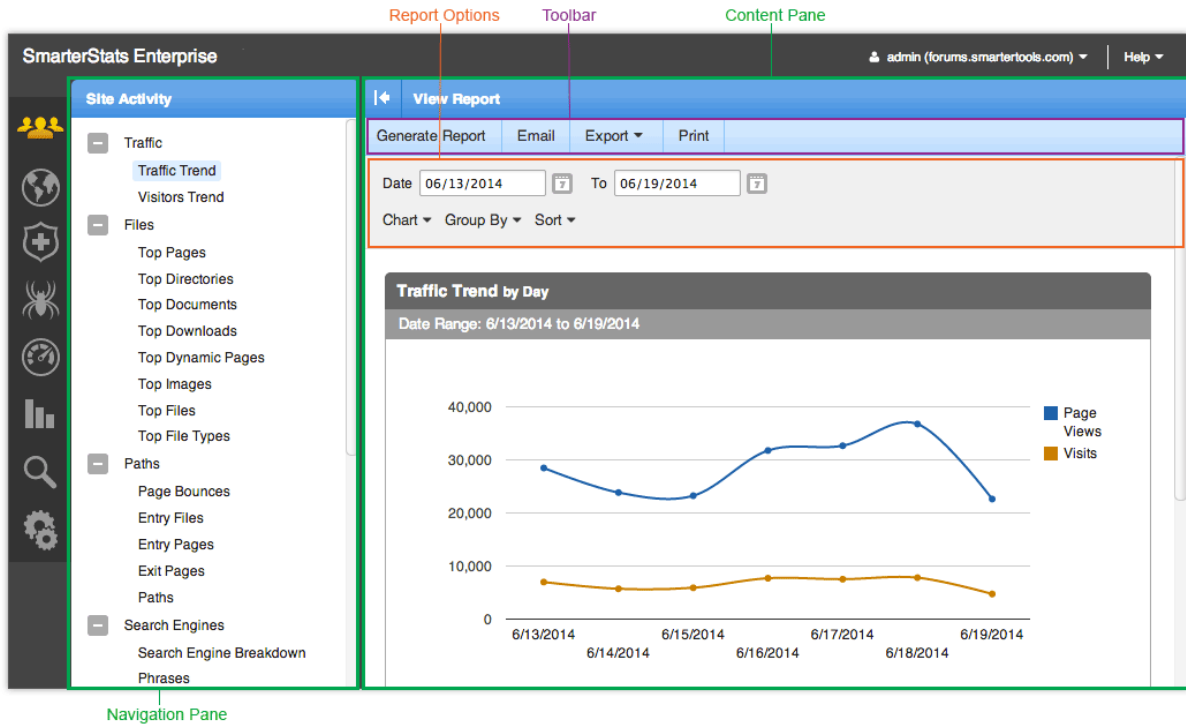

## Interface Diagrams

### SmarterStats User Interface

To better understand the different areas of the user interface, please refer to the diagram below:

### SmarterStats Site Administrator Interface

To better understand the different areas of the site administrator interface, please refer to the diagram below: