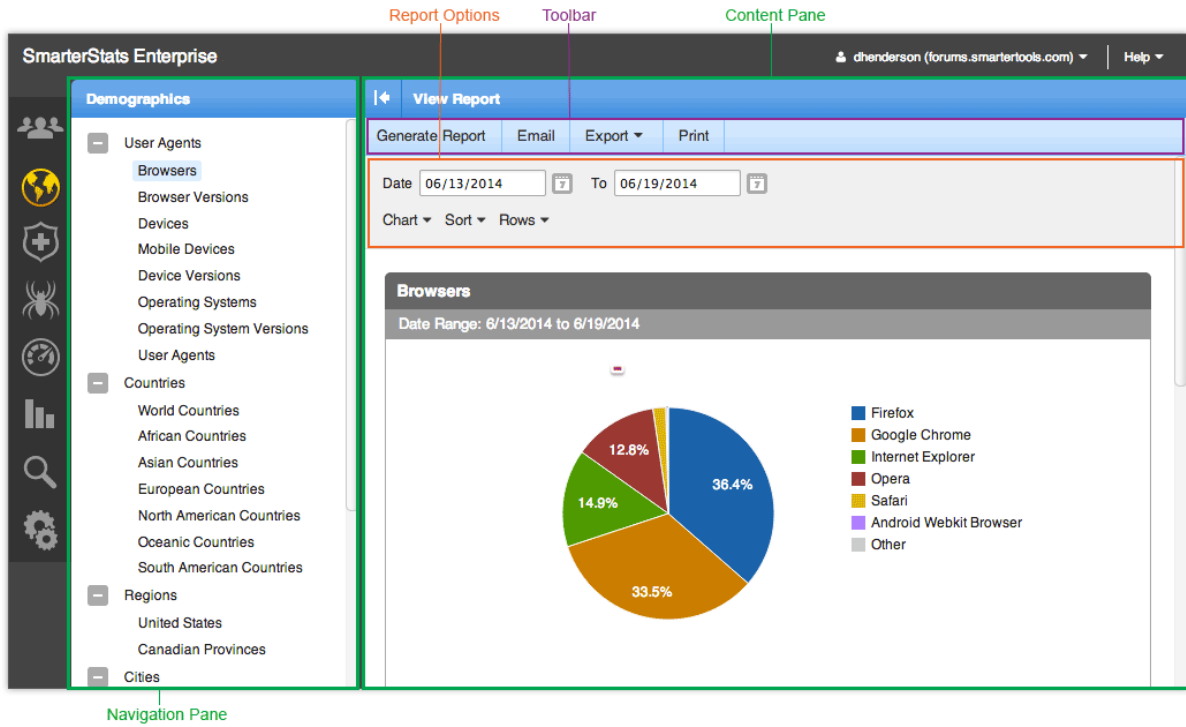

# Interface Diagrams

Help Documentation

## Interface Diagrams

### SmarterStats User Interface

To better understand the different areas of the user interface, please refer to the diagram below: