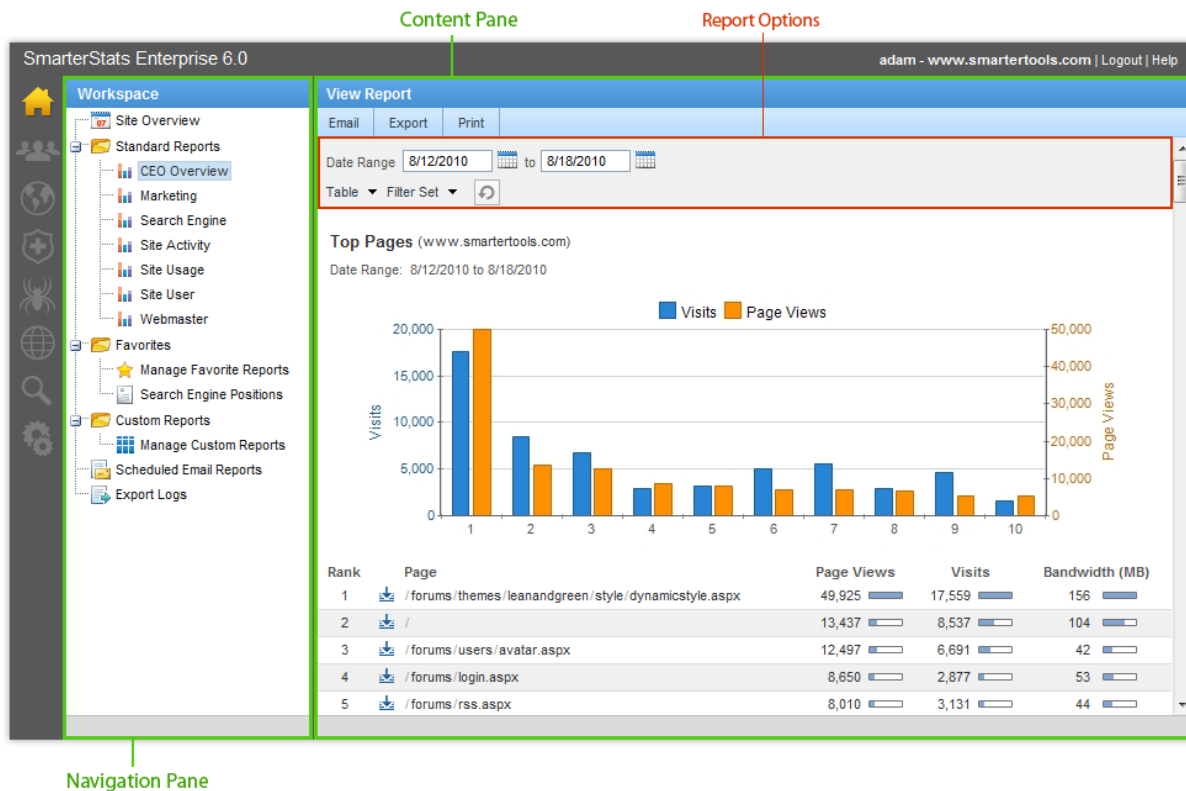

Interface Diagrams

Help Documentation

Interface Diagrams

SmarterStats User Interface

To better understand the different areas of the user interface, please refer to the diagram below:

SmarterStats Site Administrator Interface

To better understand the different areas of the site administrator interface, please refer to the diagram below:

SmarterStats System Administrator Interface

To better understand the different areas of the system administrator interface, please refer to the diagram below: