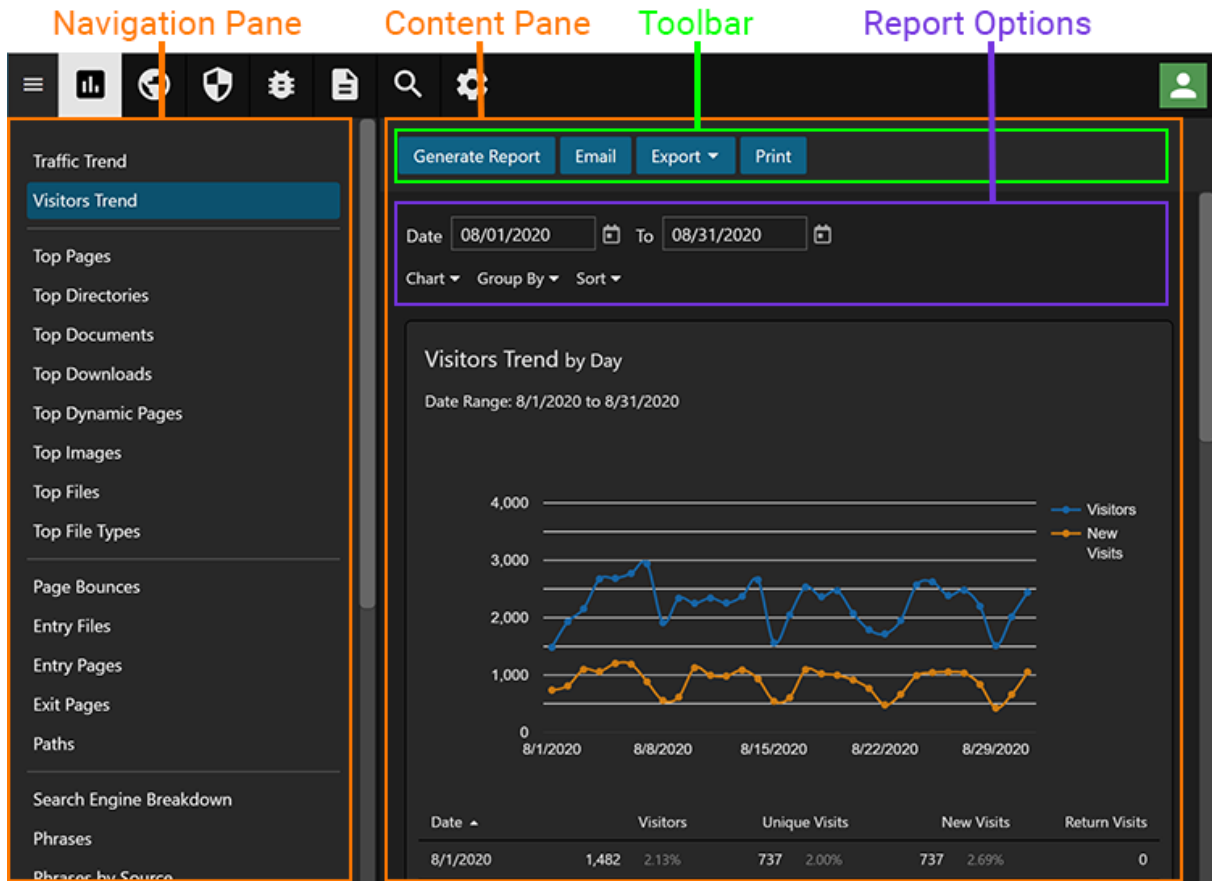

Interface Diagrams

Help Documentation

Interface Diagrams

SmarterStats User Interface

To better understand the different areas of the user interface, please refer to the diagram below:

SmarterStats Site Administrator Interface

To better understand the different areas of the site administrator interface, please refer to the diagram below:

SmarterStats System Administrator Interface

To better understand the different areas of the system administrator interface, please refer to the diagram below: