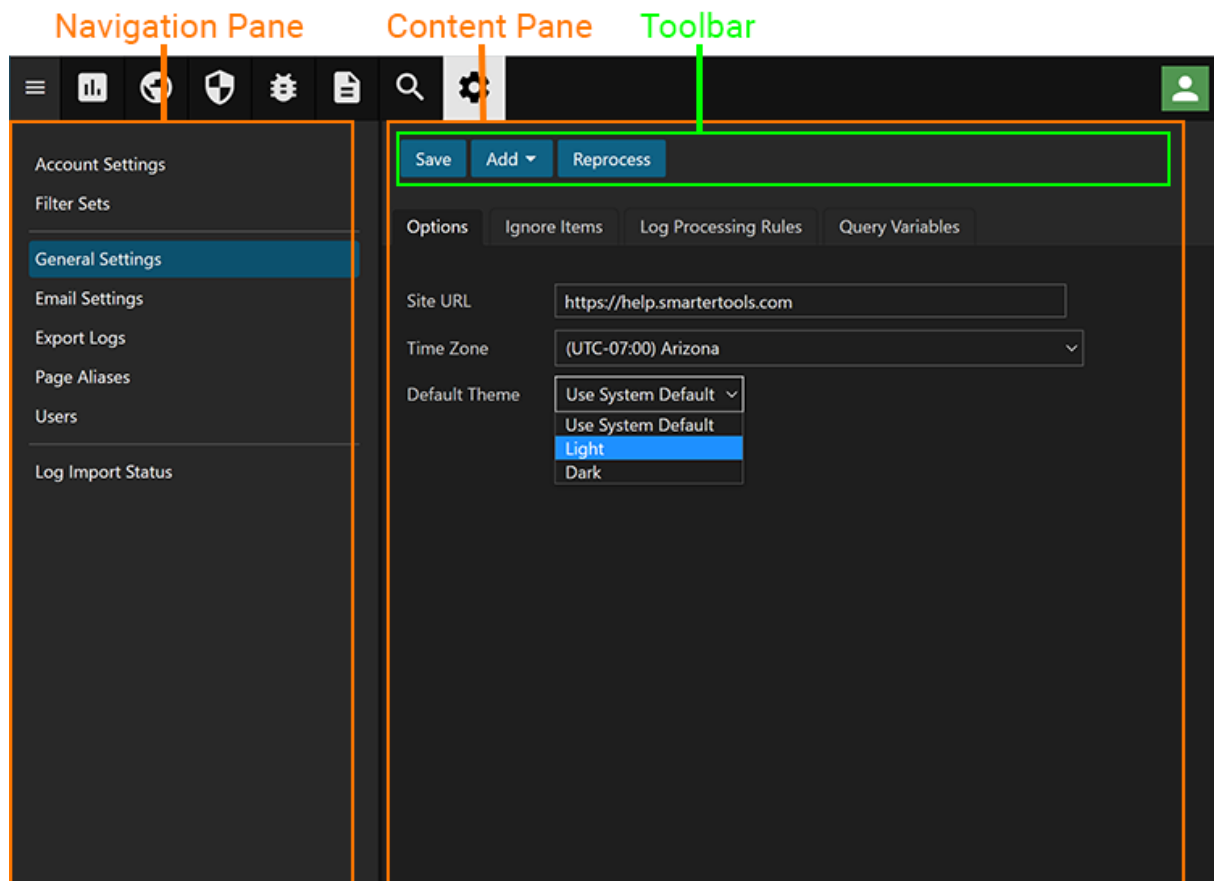

Interface Diagrams

Help Documentation

Interface Diagrams

SmarterStats User Interface

To better understand the different areas of the user interface, please refer to the diagram below:

SmarterStats Site Administrator Interface

To better understand the different areas of the site administrator interface, please refer to the diagram below:

SmarterStats System Administrator Interface

To better understand the different areas of the system administrator interface, please refer to the diagram below: