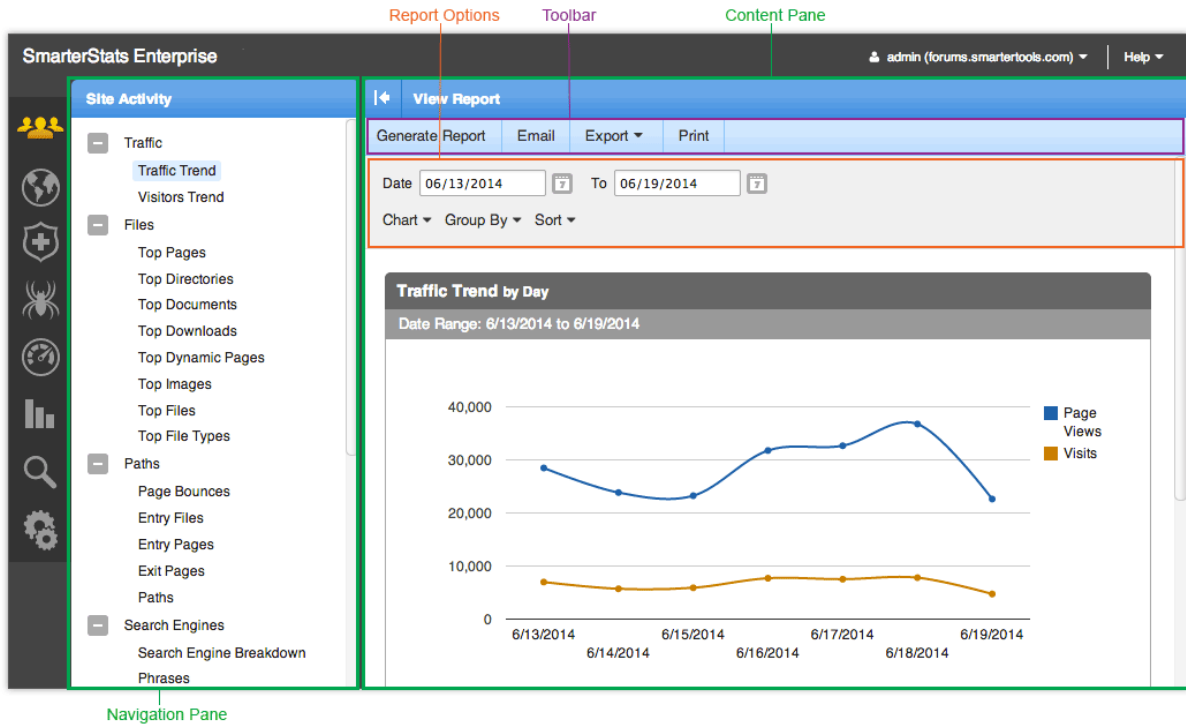

Interface Diagrams

Help Documentation

Interface Diagrams

SmarterStats User Interface

To better understand the different areas of the user interface, please refer to the diagram below:

SmarterStats Site Administrator Interface

To better understand the different areas of the site administrator interface, please refer to the diagram below:

SmarterStats System Administrator Interface

To better understand the different areas of the system administrator interface, please refer to the diagram below: