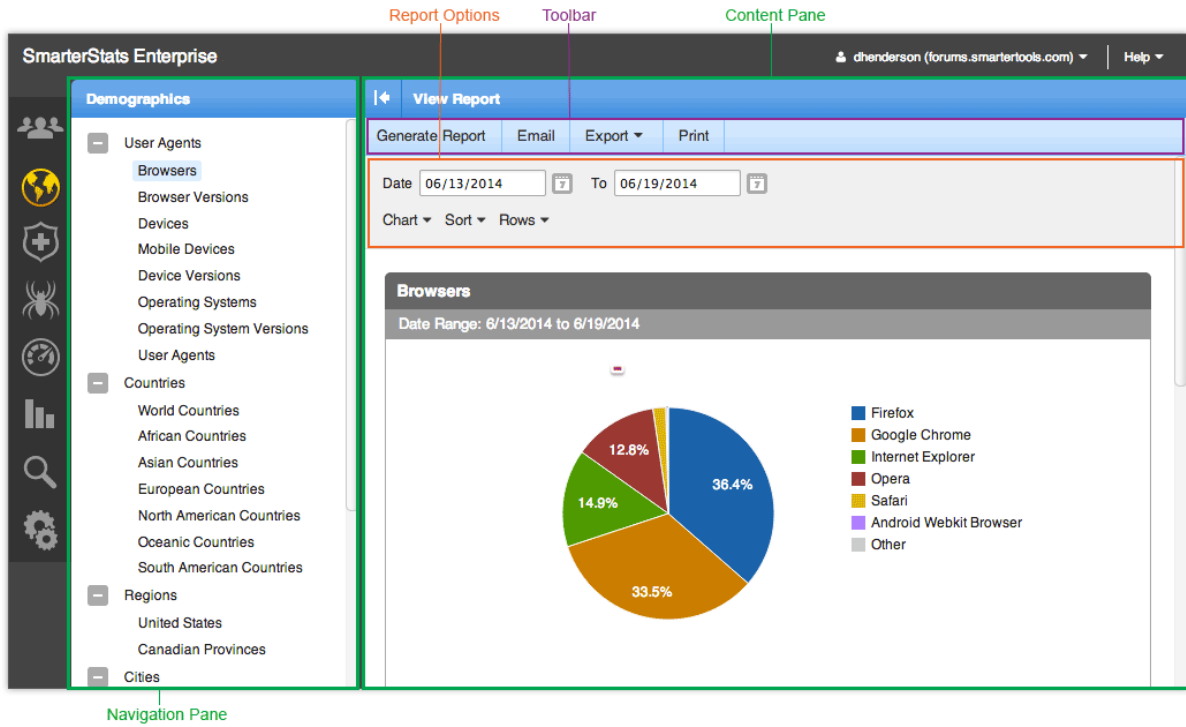

Interface Diagrams

Help Documentation

Interface Diagrams

SmarterStats User Interface

To better understand the different areas of the user interface, please refer to the diagram below:

SmarterStats Site Administrator Interface

To better understand the different areas of the site administrator interface, please refer to the diagram below:

SmarterStats System Administrator Interface

To better understand the different areas of the system administrator interface, please refer to the diagram below: