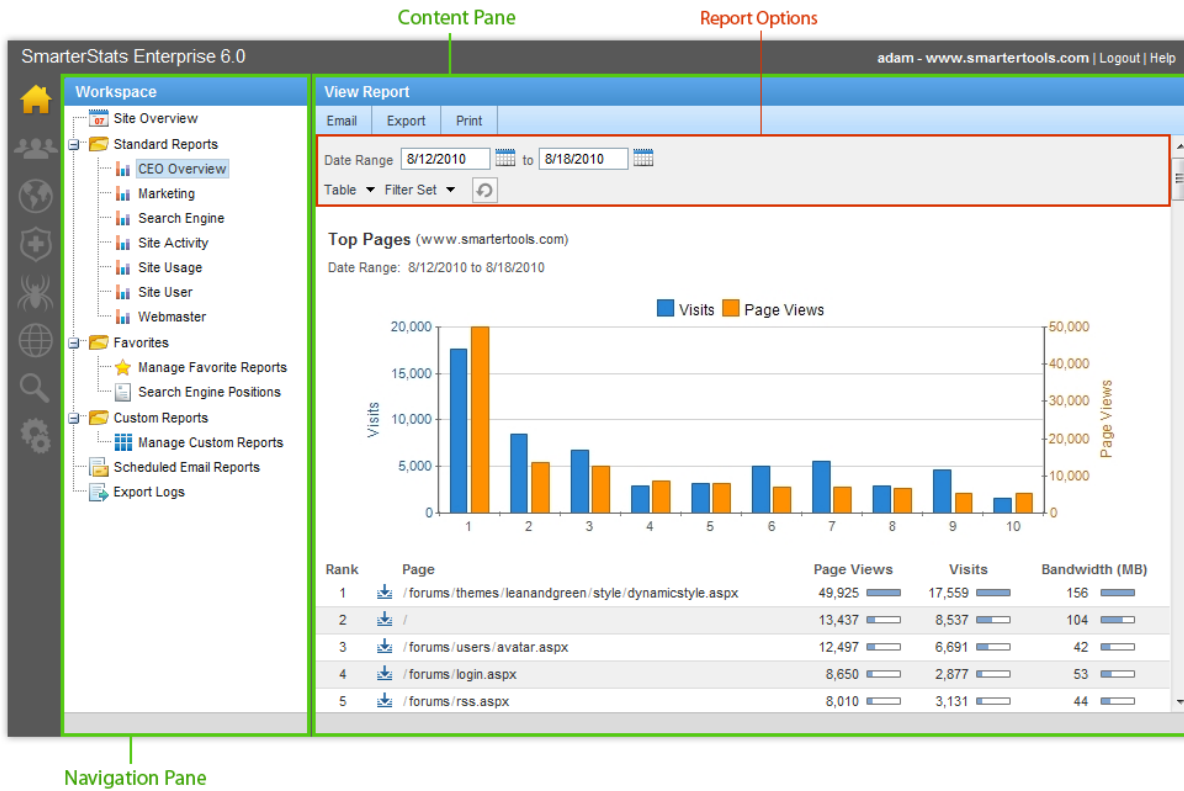

Interface Diagrams

Help Documentation

Interface Diagrams

SmarterStats User Interface

To better understand the different areas of the user interface, please refer to the diagram below:

SmarterStats Site Administrator Interface

To better understand the different areas of the site administrator interface, please refer to the diagram below:

SmarterStats System Administrator Interface

To better understand the different areas of the system administrator interface, please refer to the diagram below: