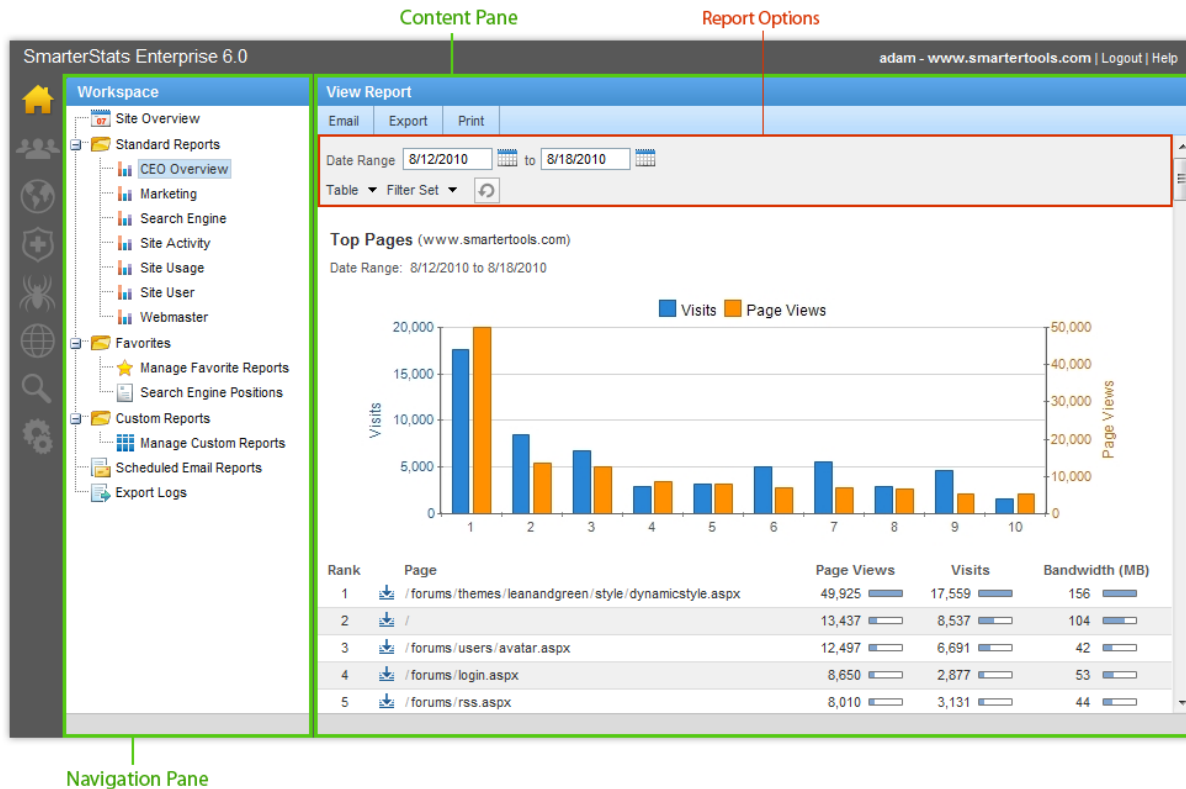

Interface Diagrams

Help Documentation

Interface Diagrams

SmarterStats User Interface

To better understand the different areas of the user interface, please refer to the diagram below:

SmarterStats Site Administrator Interface

To better understand the different areas of the site administrator interface, please refer to the diagram below:

SmarterStats System Administrator Interface

To better understand the different areas of the system administrator interface, please refer to the diagram below: